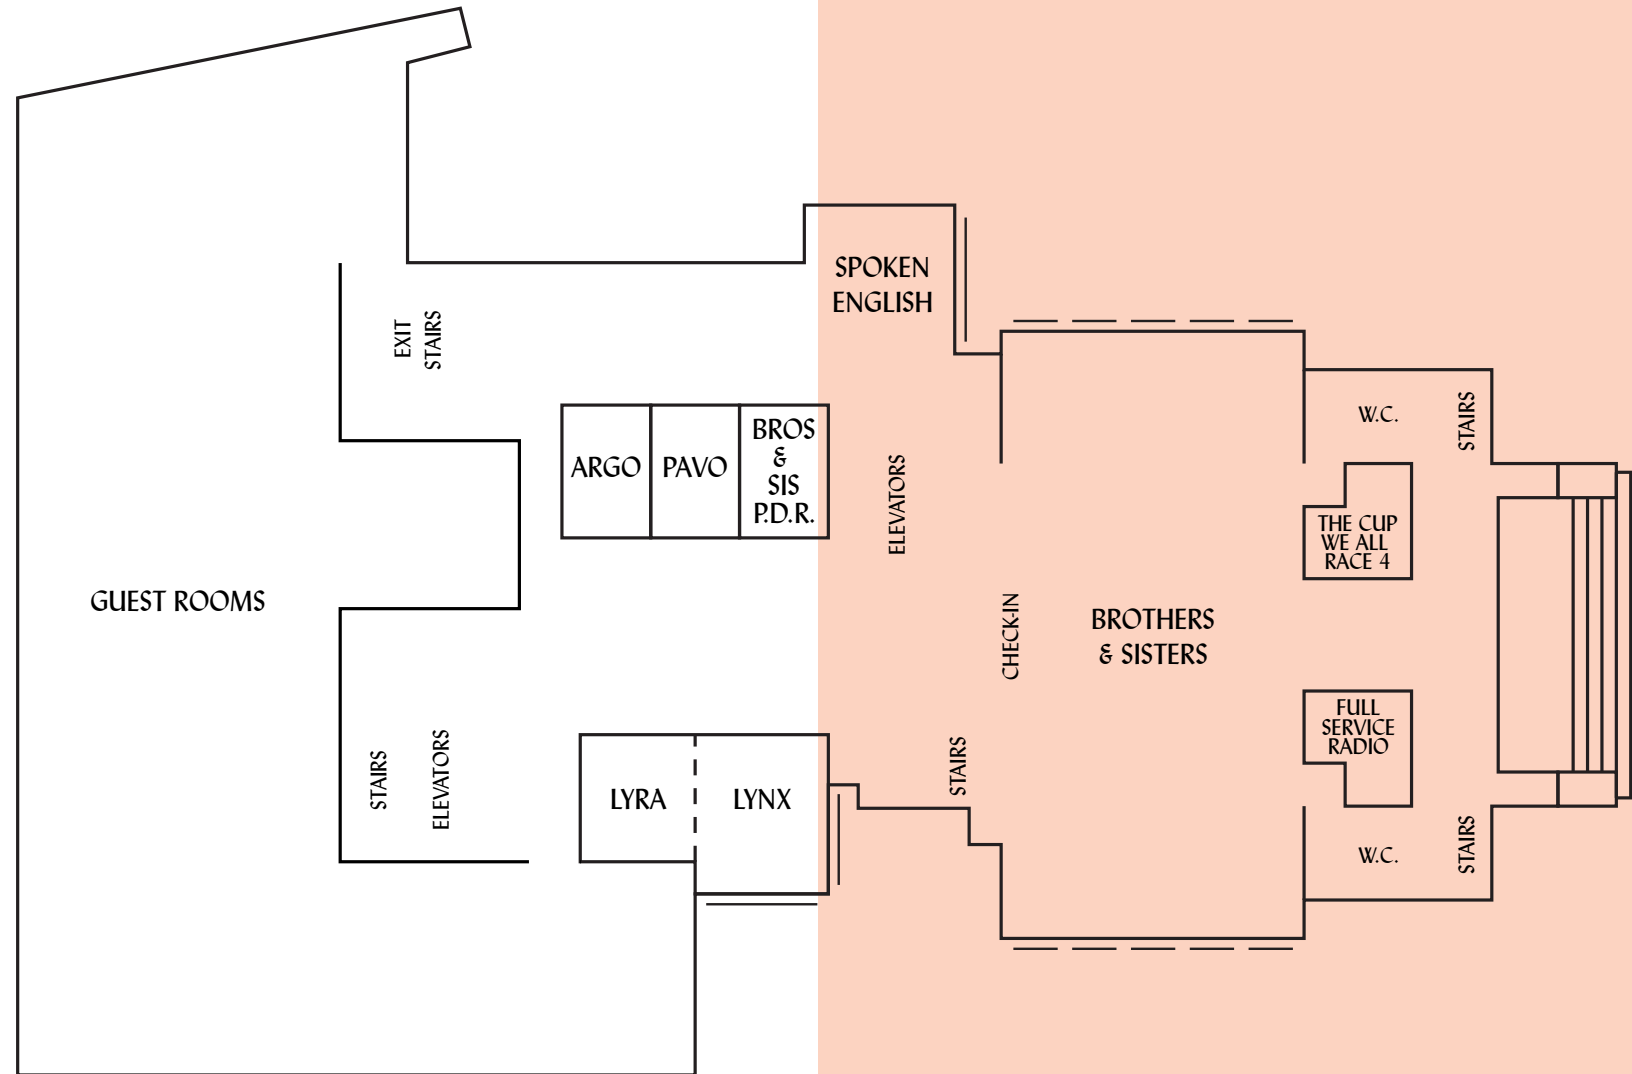

PROPERTY MAP

1770 EUCLID STREET NW
WASHINGTON DC 20009
events.dc@thelinehotel.com

[THELINEHOTEL.COM/DC](https://thelinehotel.com/dc)

Housed in a neoclassical church that has been thoughtfully renovated to preserve the building's architectural features — including 60-foot vaulted ceilings, millwork and brass detailing, and large copper entry doors — the 20th century structure sits alongside a contextual addition connected through the lobby. The LINE DC includes 220 guest rooms, a number of dining and drinking options, a live broadcast radio station and a rooftop with sweeping views encompassing the Washington Monument and the Washington National Cathedral.

A SPA LEVEL

FITNESS CENTER

B CARINA

CARINA & CARINA EAST

C STREET LEVEL

BANNEKER EAST, WEST
CENTER, & FOYER

D LOBBY LEVEL

- BROTHERS & SISTERS
- THE CUP WE ALL RACE 4
- FULL SERVICE RADIO
- ARGO & PAVO
- LYRA & LYNX

E MEZZANINE

- A RAKE'S PROGRESS

**F MONUMENT VIEW
MASTER SUITE**

G ROOFTOP

VELA ROOFTOP

GUEST ROOMS LOCATED
ON FLOORS 1-7

STREET LEVEL

LOBBY LEVEL

MEZZANINE

MONUMENT VIEW MASTER SUITE

ROOFTOP