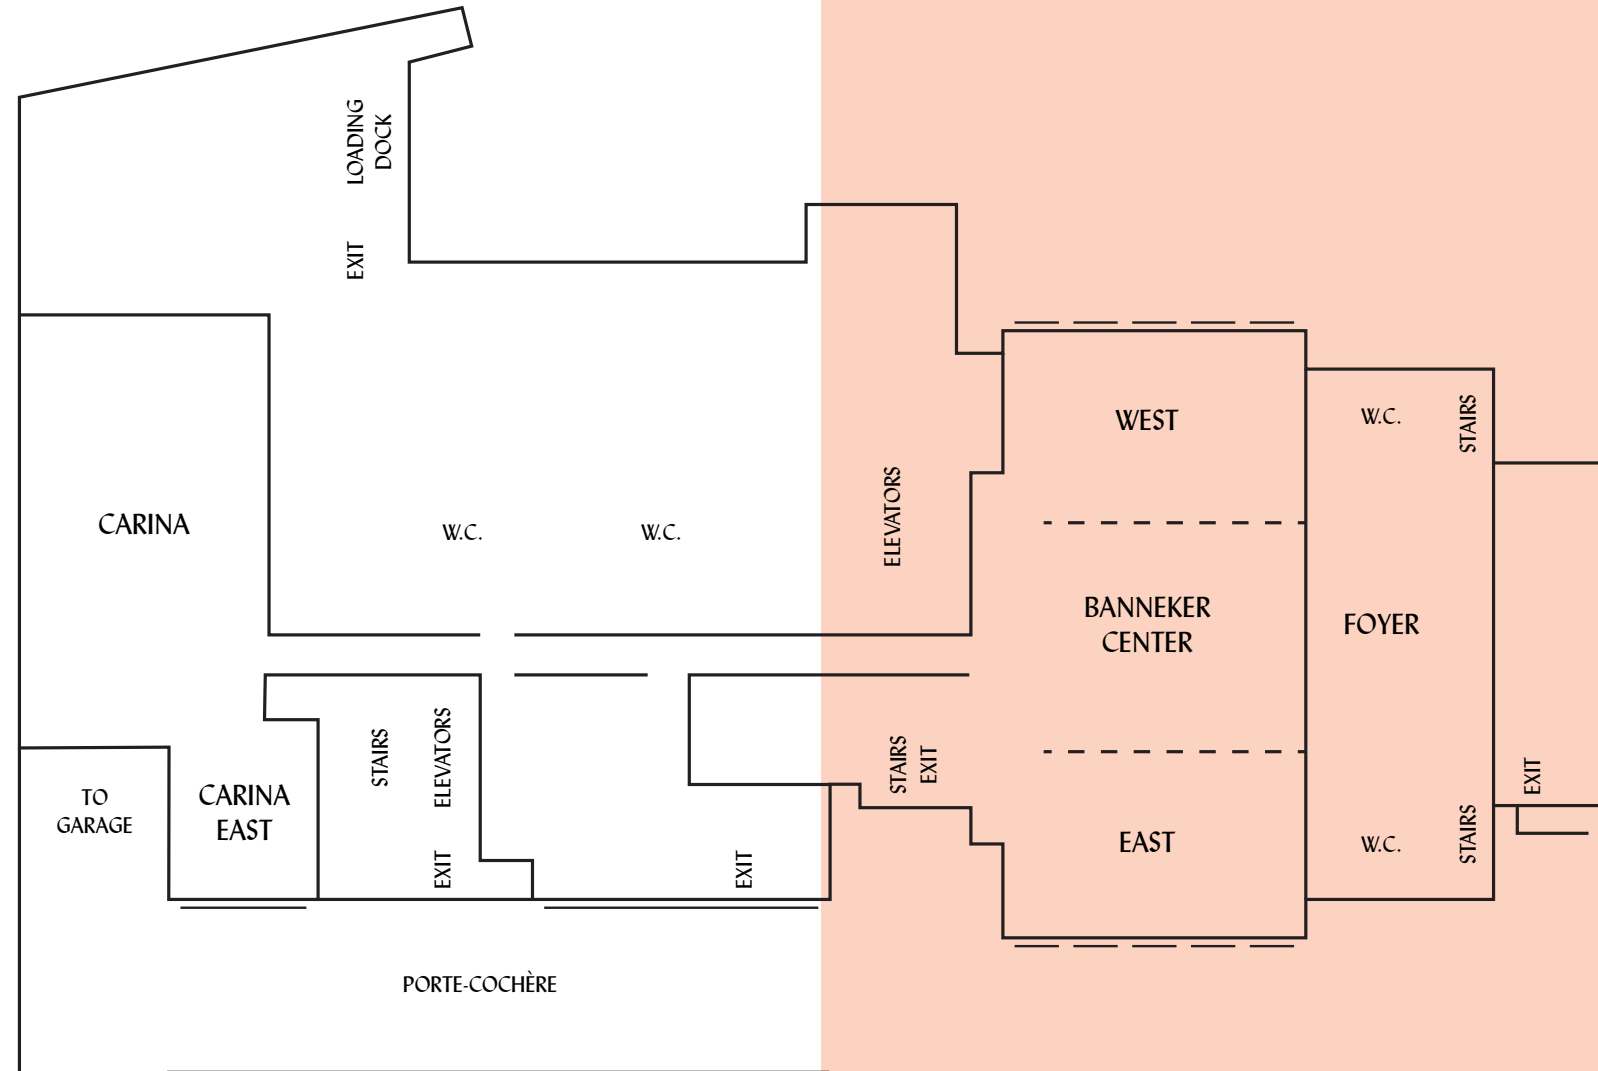

PROPERTY MAP

1770 EUCLID STREET NW
WASHINGTON DC 20009
events.dc@thelinehotel.com

[THELINEHOTEL.COM/DC](https://thelinehotel.com/dc)

Housed in a neoclassical church that has been thoughtfully renovated to preserve the building's architectural features — including 60-foot vaulted ceilings, millwork and brass detailing, and large copper entry doors — the 20th century structure sits alongside a contextual addition connected through the lobby. The LINE DC includes 220 guest rooms, a number of dining and drinking options, a live broadcast radio station and a rooftop with sweeping views encompassing the Washington Monument and the Washington National Cathedral.

A SPA LEVEL

FITNESS CENTER

B CARINA

CARINA & CARINA EAST

C STREET LEVEL

BANNEKER EAST, WEST
CENTER, & FOYER

D LOBBY LEVEL

- BROTHERS & SISTERS
- THE CUP WE ALL RACE 4
- FULL SERVICE RADIO
- ARGO & PAVO
- LYRA & LYNX

E MEZZANINE

- A RAKE'S PROGRESS

**F MONUMENT VIEW
MASTER SUITE**

G ROOFTOP

VELA ROOFTOP

GUEST ROOMS LOCATED
ON FLOORS 1-7

STREET LEVEL

LOBBY LEVEL

MEZZANINE

MONUMENT VIEW MASTER SUITE

ROOFTOP