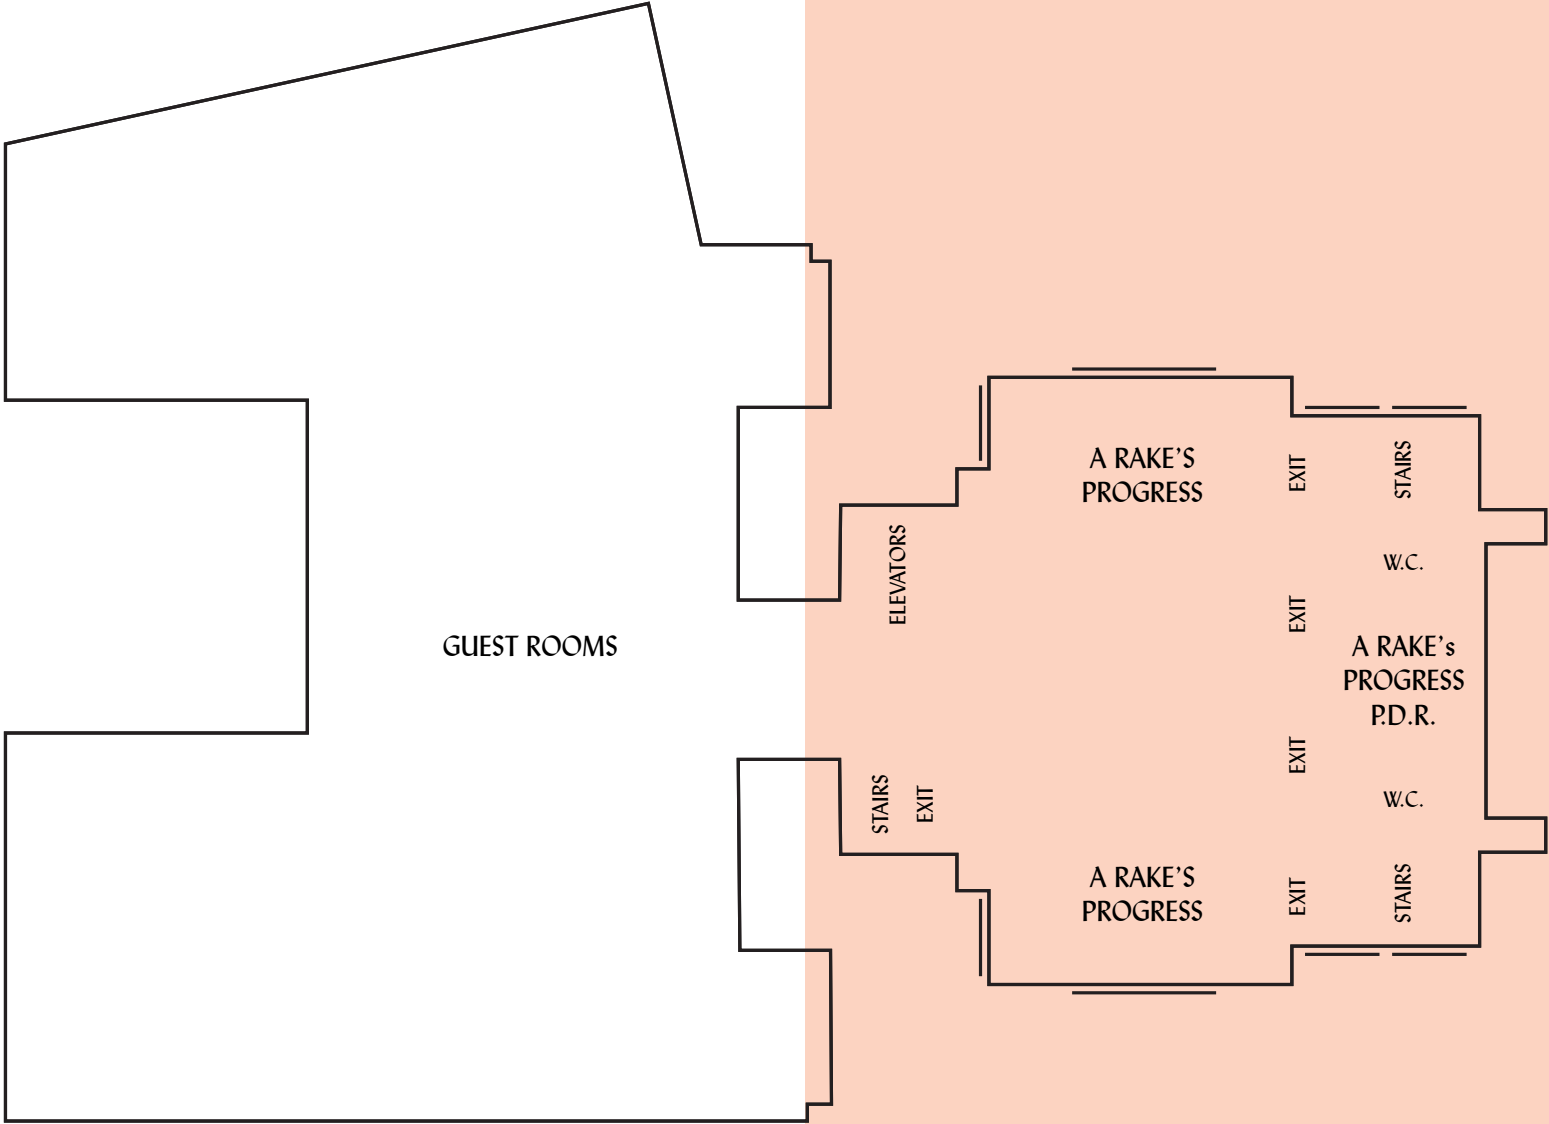

PROPERTY MAP

1770 EUCLID STREET NW
WASHINGTON DC 20009
events.dc@thelinehotel.com

[THELINEHOTEL.COM/DC](https://thelinehotel.com/dc)

Housed in a neoclassical church that has been thoughtfully renovated to preserve the building's architectural features — including 60-foot vaulted ceilings, millwork and brass detailing, and large copper entry doors — the 20th century structure sits alongside a contextual addition connected through the lobby. The LINE DC includes 220 guest rooms, a number of dining and drinking options, a live broadcast radio station and a rooftop with sweeping views encompassing the Washington Monument and the Washington National Cathedral.

A SPA LEVEL

FITNESS CENTER

B CARINA

CARINA & CARINA EAST

C STREET LEVEL

BANNEKER EAST, WEST
CENTER, & FOYER

D LOBBY LEVEL

- BROTHERS & SISTERS
- THE CUP WE ALL RACE 4
- FULL SERVICE RADIO
- ARGO & PAVO
- LYRA & LYNX

E MEZZANINE

- A RAKE'S PROGRESS

**F MONUMENT VIEW
MASTER SUITE**

G ROOFTOP

VELA ROOFTOP

GUEST ROOMS LOCATED
ON FLOORS 1-7

STREET LEVEL

LOBBY LEVEL

MEZZANINE

MONUMENT VIEW MASTER SUITE

ROOFTOP