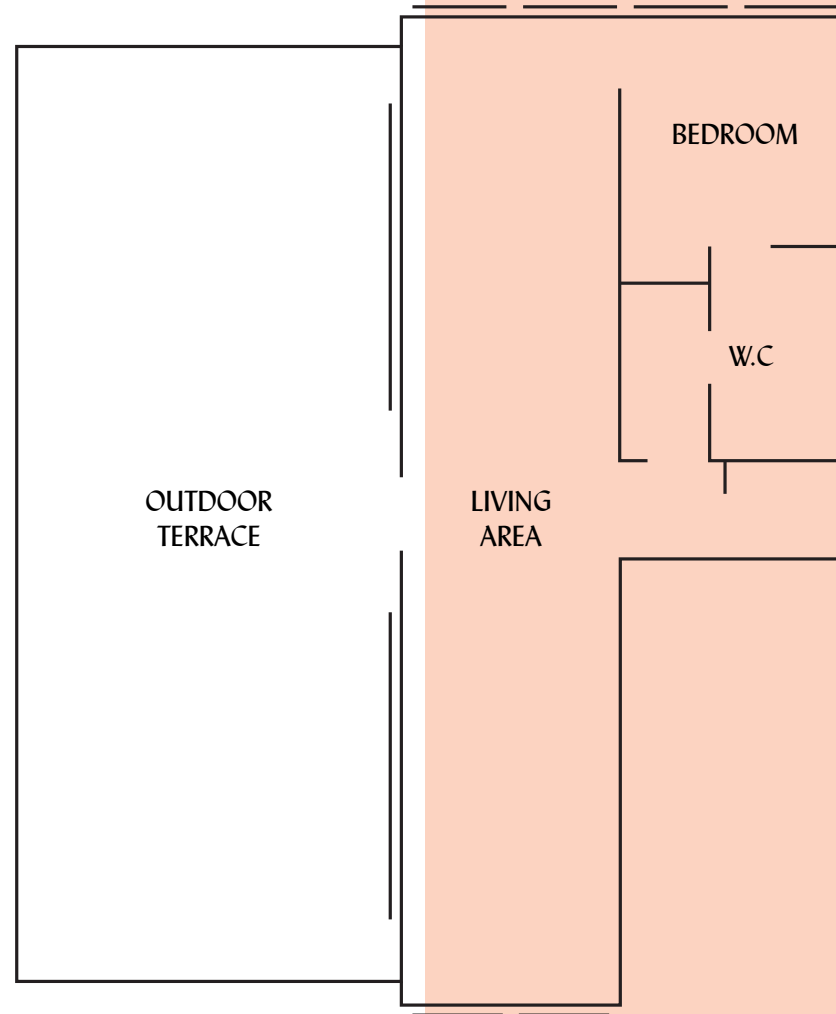

PROPERTY MAP

1770 EUCLID STREET NW
WASHINGTON DC 20009
events.dc@thelinehotel.com

[THELINEHOTEL.COM/DC](https://thelinehotel.com/dc)

Housed in a neoclassical church that has been thoughtfully renovated to preserve the building's architectural features — including 60-foot vaulted ceilings, millwork and brass detailing, and large copper entry doors — the 20th century structure sits alongside a contextual addition connected through the lobby. The LINE DC includes 220 guest rooms, a number of dining and drinking options, a live broadcast radio station and a rooftop with sweeping views encompassing the Washington Monument and the Washington National Cathedral.

A SPA LEVEL

FITNESS CENTER

B CARINA

CARINA & CARINA EAST

C STREET LEVEL

BANNEKER EAST, WEST
CENTER, & FOYER

D LOBBY LEVEL

- BROTHERS & SISTERS
- THE CUP WE ALL RACE 4
- FULL SERVICE RADIO
- ARGO & PAVO
- LYRA & LYNX

E MEZZANINE

- A RAKE'S PROGRESS

**F MONUMENT VIEW
MASTER SUITE**

G ROOFTOP

VELA ROOFTOP

GUEST ROOMS LOCATED
ON FLOORS 1-7

STREET LEVEL

LOBBY LEVEL

MEZZANINE

MONUMENT VIEW MASTER SUITE

ROOFTOP