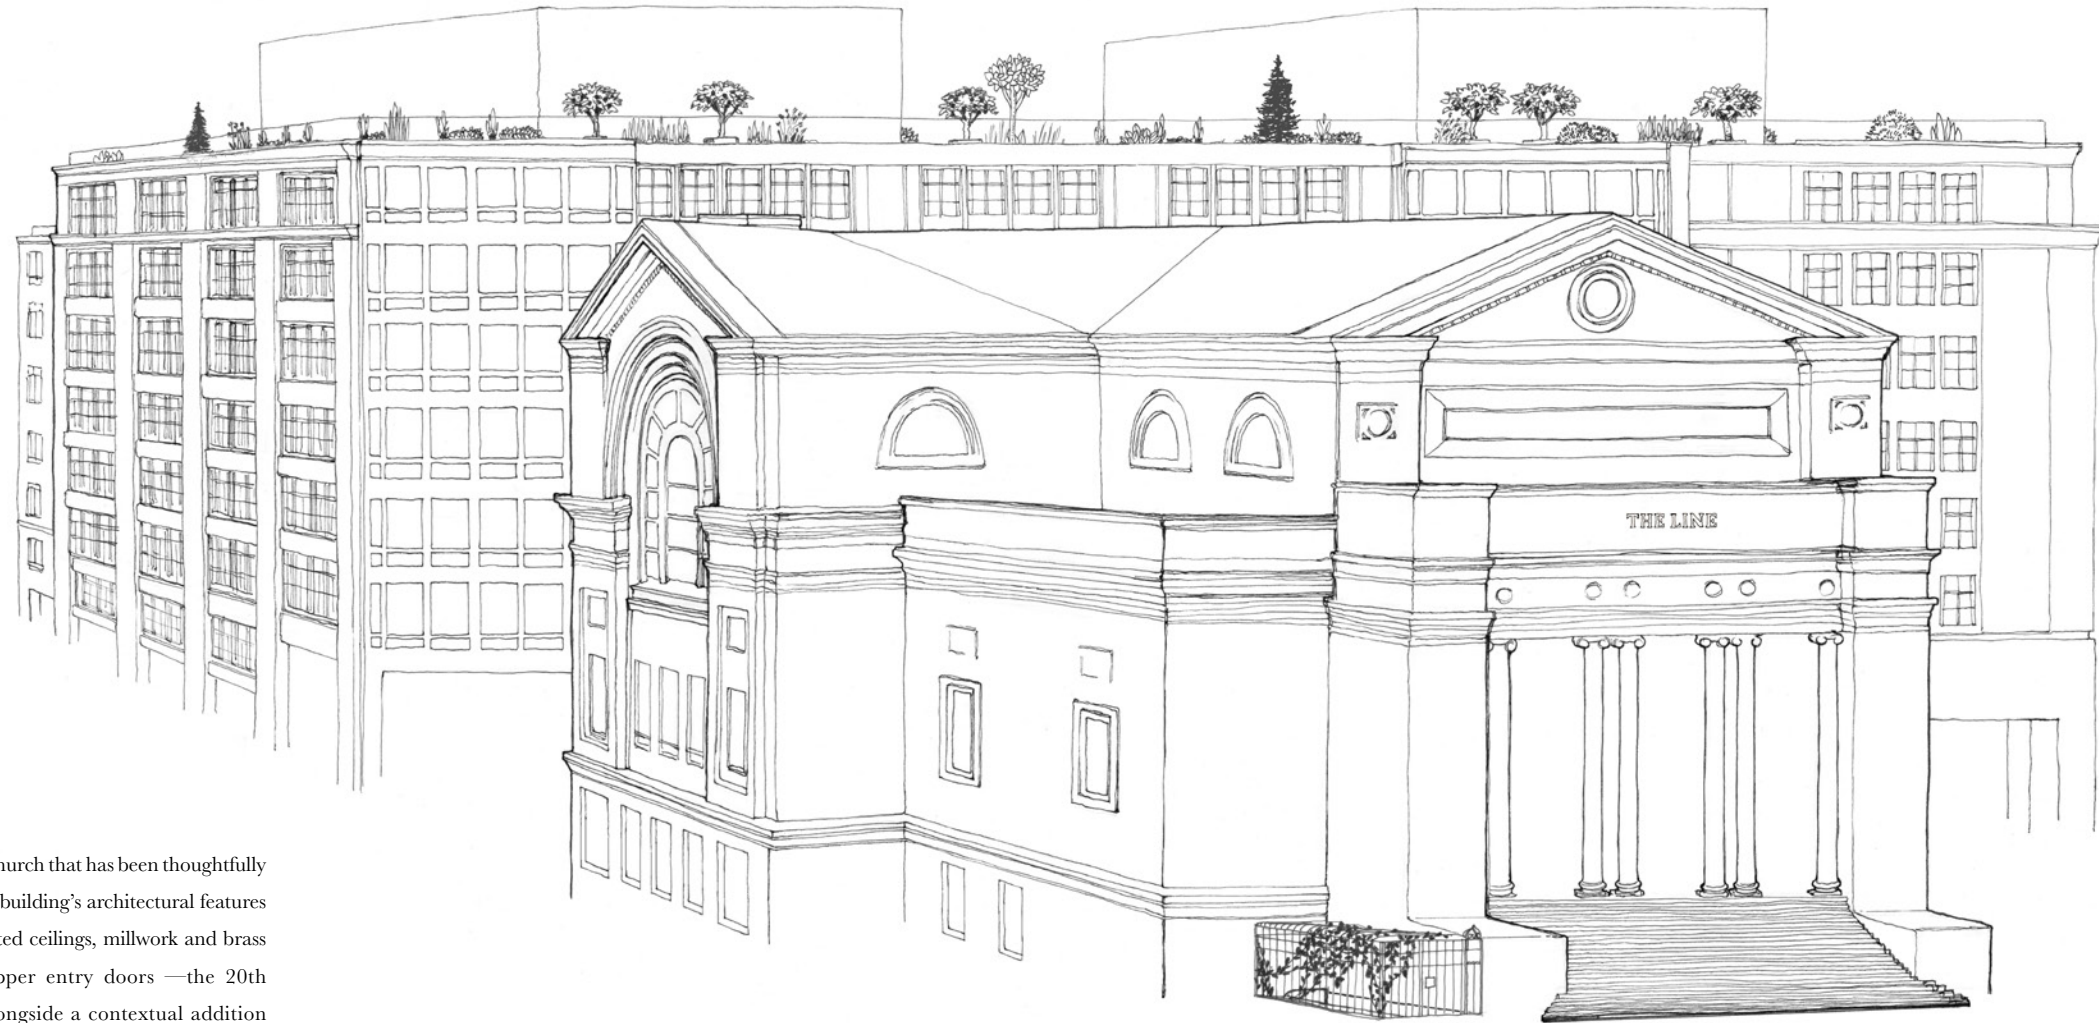

PROPERTY MAP

1770 EUCLID STREET NW
WASHINGTON DC 20009
events.dc@thelinehotel.com

[THELINEHOTEL.COM/DC](https://thelinehotel.com/dc)

Housed in a neoclassical church that has been thoughtfully renovated to preserve the building's architectural features — including 60-foot vaulted ceilings, millwork and brass detailing, and large copper entry doors — the 20th century structure sits alongside a contextual addition connected through the lobby. The LINE DC includes 220 guest rooms, a number of dining and drinking options, a live broadcast radio station and a rooftop with sweeping views encompassing the Washington Monument and the Washington National Cathedral.

A SPA LEVEL

FITNESS CENTER

B CARINA

CARINA & CARINA EAST

C STREET LEVEL

BANNEKER EAST, WEST
CENTER, & FOYER

D LOBBY LEVEL

- BROTHERS & SISTERS
- THE CUP WE ALL RACE 4
- FULL SERVICE RADIO
- ARGO & PAVO
- LYRA & LYNX

E MEZZANINE

- A RAKE'S PROGRESS

**F MONUMENT VIEW
MASTER SUITE**

G ROOFTOP

VELA ROOFTOP

GUEST ROOMS LOCATED
ON FLOORS 1-7

STREET LEVEL

LOBBY LEVEL

MEZZANINE

MONUMENT VIEW MASTER SUITE

ROOFTOP